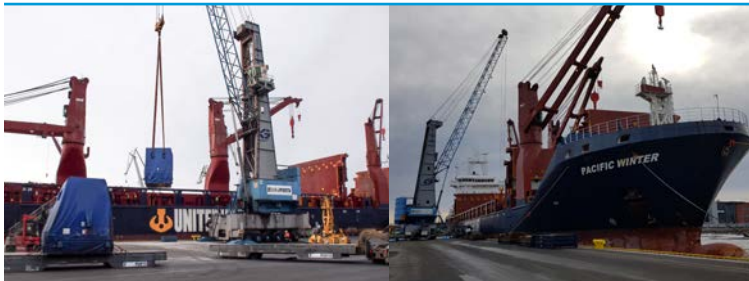

# 16 400 CBM IN ONE SHIPMENT

From Rauma in Finland to Indonesia

## PROJECT INFO

Task: Loading operations and local coordination.

Cargo: Parts for a Peaker Power plant.

Dimensions: A total of + 16 400 cbm and 2 765 tons