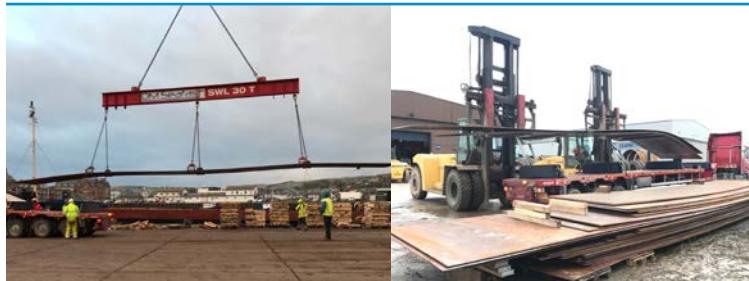

# 10,000MT STEEL PLATES FROM RUSSIA TO SCOTLAND

Delivery to site near Campbeltown

## PROJECT INFO

Shipping of steel plates from St. Peterburg, Russia to Campbeltown, UK

Cargo: 10,000 mt steel plates for wind tower industry

Task: chartering of vessel, off-loading and delivery to site near Campbeltown, UK