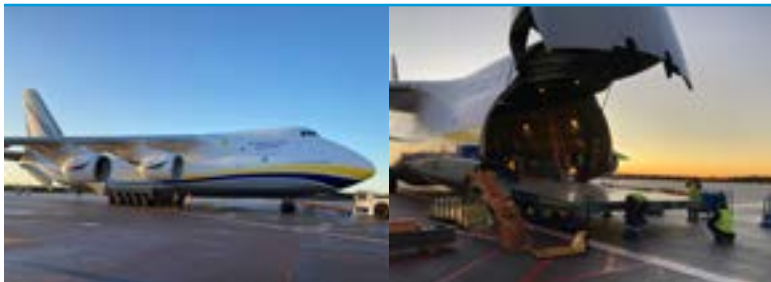

# EXCEPTIONAL AIR CHARTER FOR A 85 TON PIECE

From Sweden to Italy

## Project details

**Task:** Chartering of aircraft for heavy and oversized cargo

**Route:** From Gothenburg (GOT) to Milan (MXP)

**Cargo:** Weight 85 ton / 1880x530x389 cm